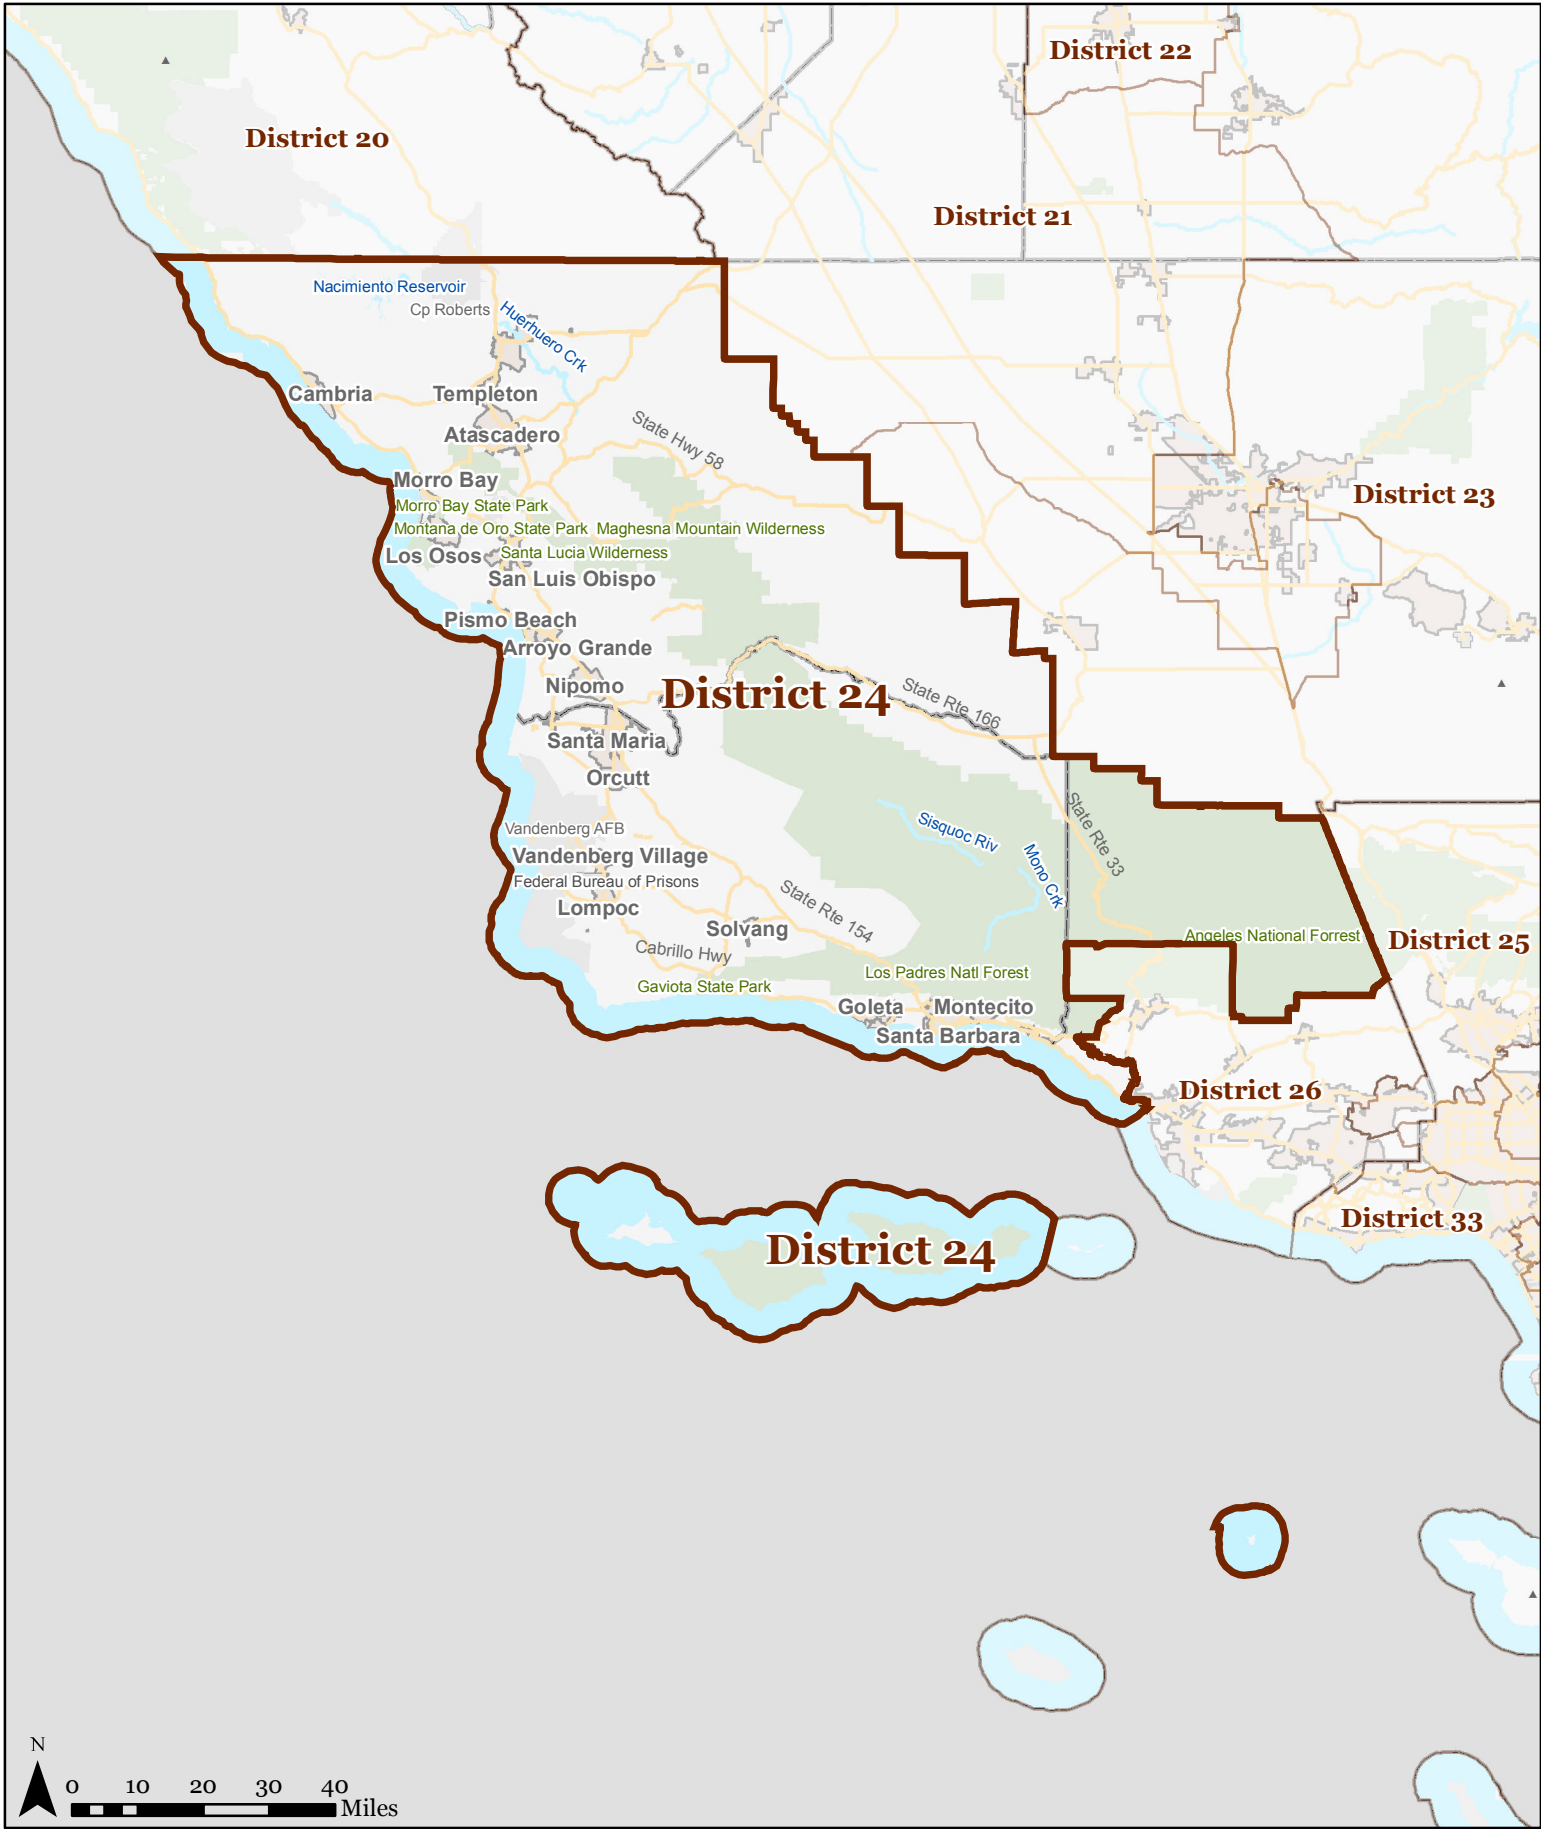

California State Congressional District 24

Map created by Healthy City, a project of the Advancement Project, August 2011. Created from CRC Certified Map: crc_20110815_congress_certified_statewide.zip. SHA-1: 1893c0695a42454a202f5b1ef433abff6b491db9. Basemap from US Census Bureau TIGER/Line Shapefiles.